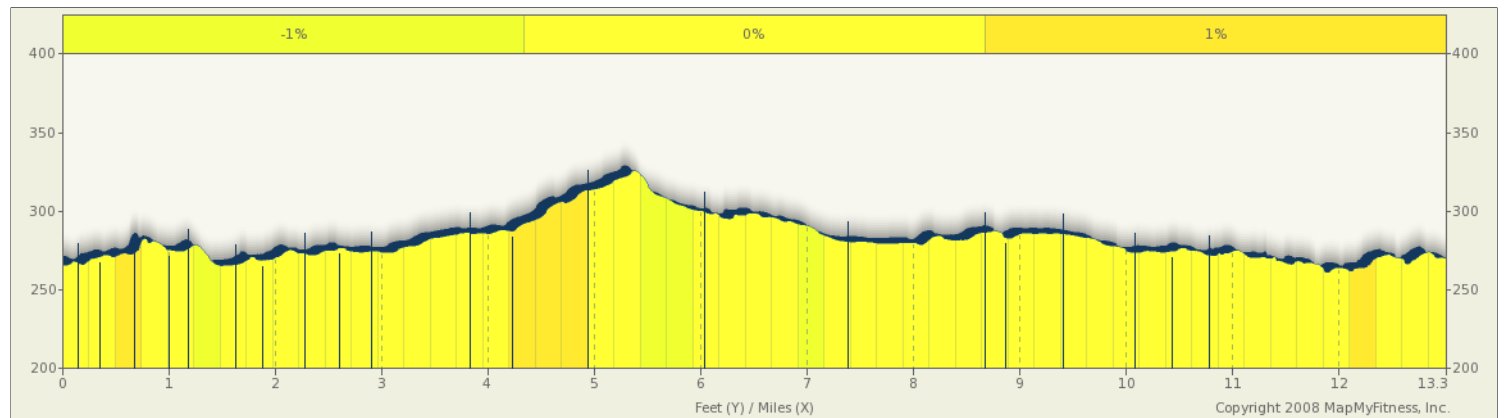

A run mapped on 07/01/2011

Starts In , New York

13.26 miles

Description
Shoreline Half Maratho

A run mapped on 07/01/2011

Starts In , New York

Notes		
AT	FOR	NOTES
START	679ft	Head west on Hamlin Beach Park Rd/ Park Srv Rd toward Hamlin Beach State Park
0.13 mi.	114ft	Continue onto Hamlin Beach State Park
0.15 mi.	914ft	Head southwest on Hamlin Beach State Park
0.32 mi.	12ft	Turn left to stay on Hamlin Beach State Park
0.33 mi.	157ft	Head south on Hamlin Beach State Park
0.36 mi.	15ft	Head southwest on Hamlin Beach State Park
0.36 mi.	957ft	Sharp left to stay on Hamlin Beach State Park
0.54 mi.	793ft	Head east on Hamlin Beach State Park toward Hamlin Beach Park Rd/ Park Srv Rd
0.69 mi.	605ft	Head east on Hamlin Beach State Park
0.8 mi.	573ft	Head southeast on Hamlin Beach State Park
0.91 mi.	1518ft	Head southeast on Hamlin Beach State Park
1.2 mi.	1086ft	Head east on Hamlin Beach State Park toward Hamlin Beach Park Rd/ Park Srv Rd
1.41 mi.	1345ft	Head northeast on Hamlin Beach State Park toward Park Access Rd
1.66 mi.	35ft	Continue straight onto Park Access Rd
1.67 mi.	35ft	Head northwest on Park Access Rd
1.67 mi.	730ft	Sharp left to stay on Park Access Rd
1.81 mi.	2767ft	Head south on Park Access Rd
2.34 mi.	185ft	Head southeast toward Co Rd 211/ Moscow Rd
		Parking Area
		Parking Area
		Stop
		Aid
		Bathroom
		Info
		Water
		Water