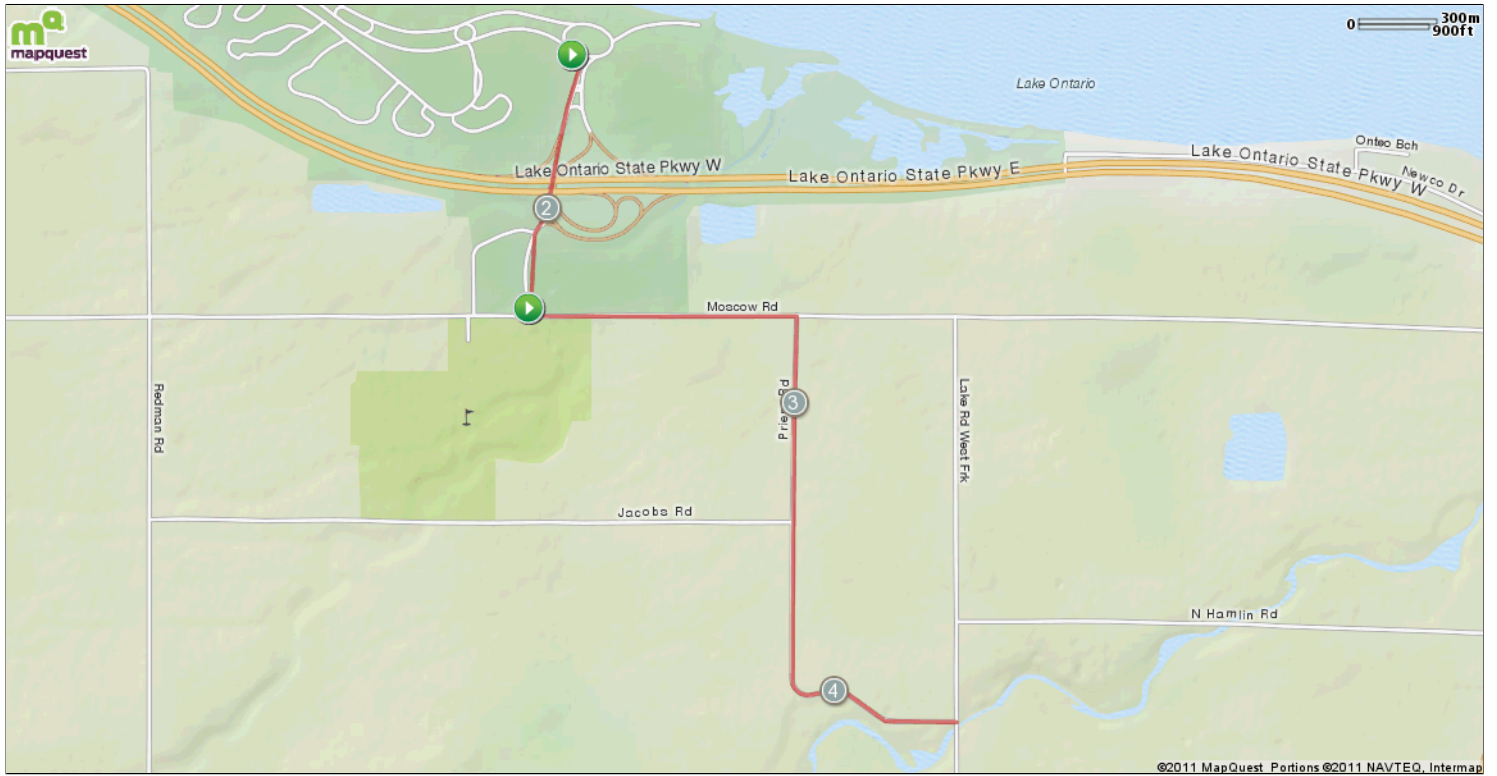

A run mapped on 07/01/2011

Starts In , New York

Notes		
AT	FOR	NOTES
START	679ft	Head west on Hamlin Beach Park Rd/ Park Srv Rd toward Hamlin Beach State Park
0.13 mi.	114ft	Continue onto Hamlin Beach State Park
0.15 mi.	914ft	Head southwest on Hamlin Beach State Park
0.32 mi.	12ft	Turn left to stay on Hamlin Beach State Park
0.33 mi.	157ft	Head south on Hamlin Beach State Park
0.36 mi.	15ft	Head southwest on Hamlin Beach State Park
0.36 mi.	957ft	Sharp left to stay on Hamlin Beach State Park
0.54 mi.	793ft	Head east on Hamlin Beach State Park toward Hamlin Beach Park Rd/ Park Srv Rd
This segment shows 0.65 mi. (3,453 ft.) of your route.		

Notes		
AT	FOR	NOTES
0.69 mi.	605ft	Head east on Hamlin Beach State Park
0.8 mi.	573ft	Head southeast on Hamlin Beach State Park
0.91 mi.	1518ft	Head southeast on Hamlin Beach State Park
1.2 mi.	1086ft	Head east on Hamlin Beach State Park toward Hamlin Beach Park Rd/ Park Srv Rd
1.41 mi.	1345ft	Head northeast on Hamlin Beach State Park toward Park Access Rd
1.66 mi.	35ft	Continue straight onto Park Access Rd
1.67 mi.	35ft	Head northwest on Park Access Rd
1.67 mi.	730ft	Sharp left to stay on Park Access Rd
This segment shows 1.16 mi. (6,103 ft.) of your route.		

A run mapped on 07/01/2011

Starts In , New York

Notes		
AT	FOR	NOTES
1.81 mi.	2767ft	Head south on Park Access Rd
2.34 mi.	185ft	Head southeast toward Co Rd 211/ Moscow Rd
		Parking Area
		Parking Area
		Stop
		Aid
		Bathroom
		Info
		Water
		Water
		Water
		Water
		Water
This segment shows 0.67 mi. (3,564 ft.) of your route.		