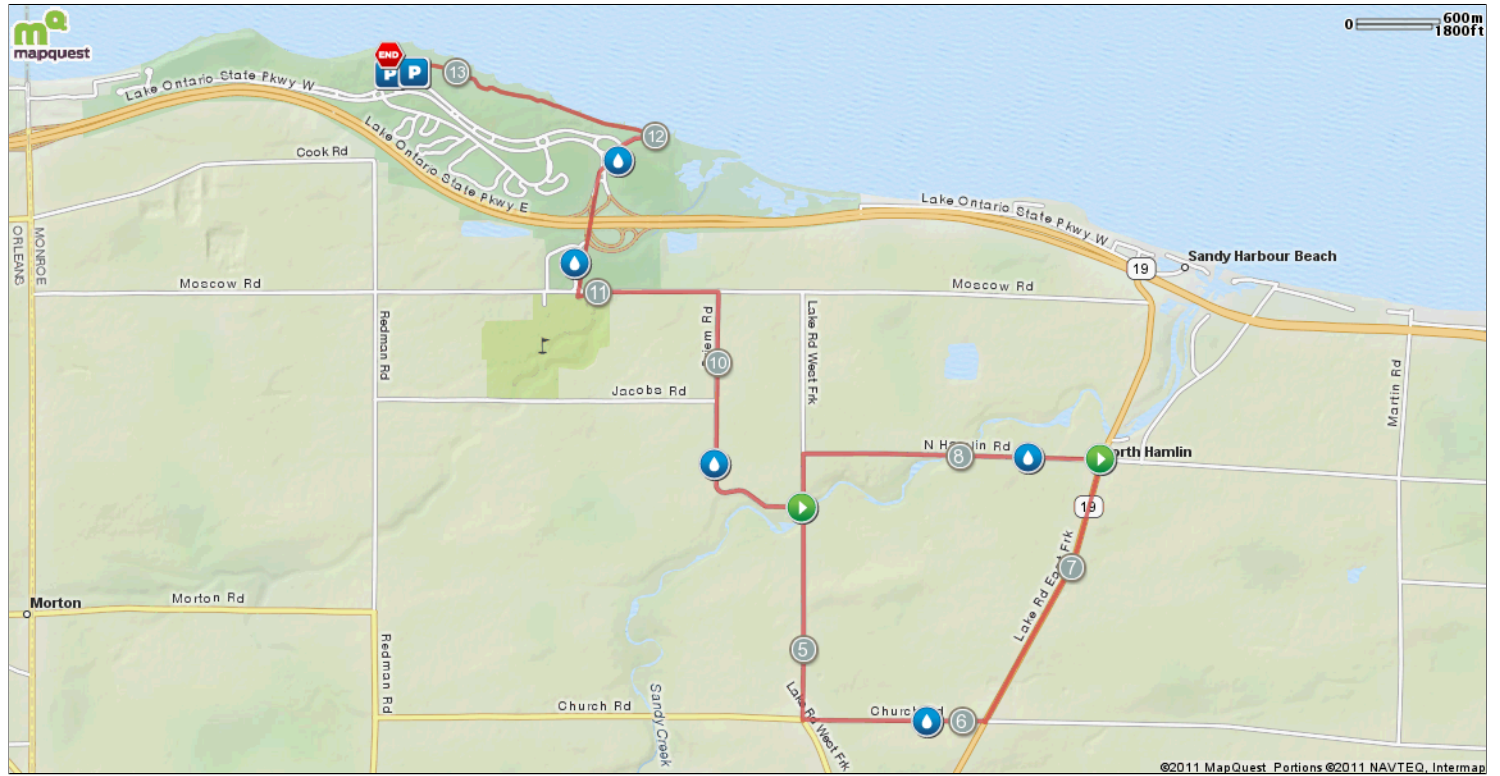

A run mapped on 07/01/2011

Starts In , New York

Notes		
AT	FOR	NOTES
1.81 mi.	2767ft	Head south on Park Access Rd
2.34 mi.	185ft	Head southeast toward Co Rd 211/ Moscow Rd
		Parking Area
		Parking Area
		Stop
		Aid
		Bathroom
		Info
		Water
		Water
		Water
		Water
		Water
This segment shows 0.67 mi. (3,564 ft.) of your route.		

Notes		
AT	FOR	NOTES
2.37 mi.	1501ft	Slight left onto Co Rd 211/ Moscow Rd
2.66 mi.	1645ft	Head east on Co Rd 211/ Moscow Rd toward Priem Rd
2.97 mi.	29ft	Turn right onto Priem Rd
2.97 mi.	4987ft	Head south on Priem Rd toward Jacobs Rd
3.92 mi.	2150ft	Head southeast on Priem Rd toward Co Rd 234/ Lake Rd West Fork
4.32 mi.	32ft	Head east on Priem Rd toward Co Rd 234/ Lake Rd West Fork
4.33 mi.	3802ft	Turn right onto Co Rd 234/ Lake Rd West Fork
This segment shows 2.71 mi. (14,330 ft.) of your route.		

A run mapped on 07/01/2011

Starts In , New York

Notes		
AT	FOR	NOTES
5.05 mi.	1624ft	Head south on Co Rd 234/ Lake Rd West Fork toward NY-360 W/ Church Rd Continue to follow Lake Rd West Fork
5.36 mi.	26ft	Head northwest on NY-360 W/ Lake Rd West Fork toward Church Rd
5.36 mi.	4271ft	Turn right onto Church Rd
6.17 mi.	29ft	Turn right onto NY-19 S/ Lake Rd East Fork
6.18 mi.	1mi 1984ft	Head northeast on NY-19 N/ Lake Rd East Fork toward Church Rd
7.55 mi.	8ft	Head south on NY-19 S/ Lake Rd East Fork toward Co Rd 209/ N Hamlin Rd
7.55 mi.	1mi 1678ft	Turn right onto Co Rd 209/ N Hamlin Rd
This segment shows 4.16 mi. (21,941 ft.) of your route.		

Notes		
AT	FOR	NOTES
8.87 mi.	1356ft	Head south on Co Rd 234/ Lake Rd West Fork toward Priem Rd
9.13 mi.	2625ft	Turn right onto Priem Rd
9.63 mi.	3659ft	Head north on Priem Rd toward Jacobs Rd
10.32 mi.	913ft	Head north on Priem Rd toward Co Rd 211/ Moscow Rd
10.49 mi.	970ft	Turn left onto Co Rd 211/ Moscow Rd
10.68 mi.	2mi 3371ft	Head west on Co Rd 211/ Moscow Rd
13.31 mi.		
This segment shows 5.73 mi. (30,233 ft.) of your route.		