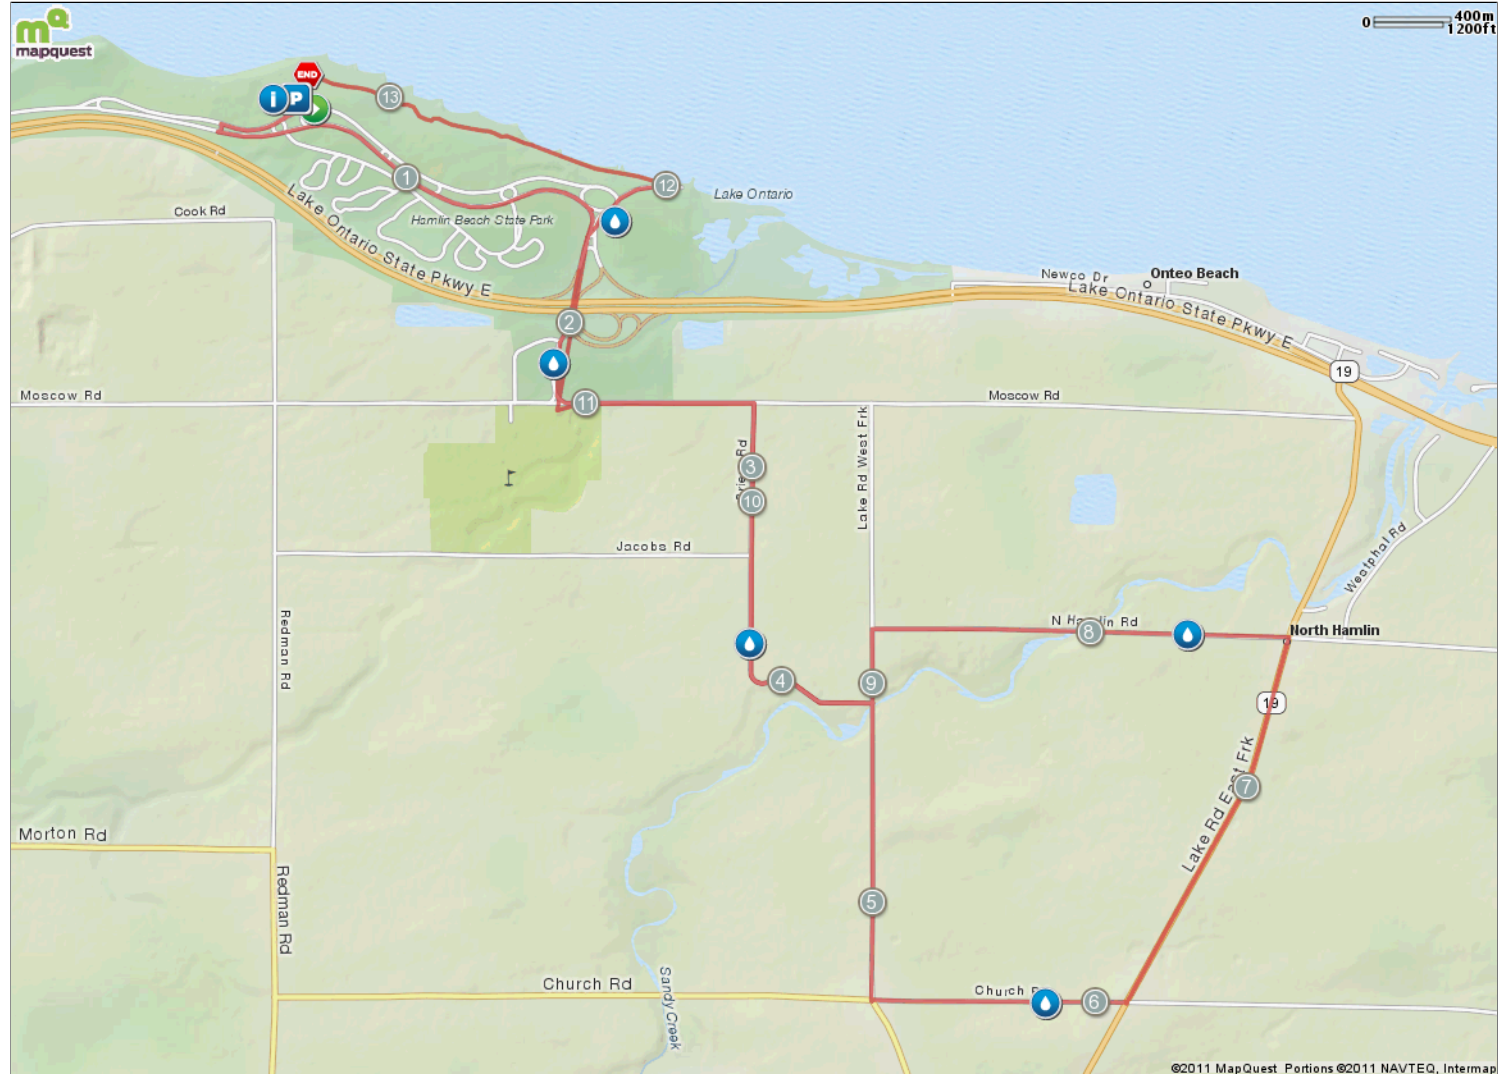

A run mapped on 07/01/2011

Starts In , New York

13.26 miles

Description
Shoreline Half Maratho

A run mapped on 07/01/2011

Starts In , New York

Notes		
AT	FOR	NOTES
START	679ft	Head west on Hamlin Beach Park Rd/ Park Srv Rd toward Hamlin Beach State Park
0.13 mi.	114ft	Continue onto Hamlin Beach State Park
0.15 mi.	914ft	Head southwest on Hamlin Beach State Park
0.32 mi.	12ft	Turn left to stay on Hamlin Beach State Park
0.33 mi.	157ft	Head south on Hamlin Beach State Park
0.36 mi.	15ft	Head southwest on Hamlin Beach State Park
0.36 mi.	957ft	Sharp left to stay on Hamlin Beach State Park
0.54 mi.	793ft	Head east on Hamlin Beach State Park toward Hamlin Beach Park Rd/ Park Srv Rd
0.69 mi.	605ft	Head east on Hamlin Beach State Park
0.8 mi.	573ft	Head southeast on Hamlin Beach State Park
0.91 mi.	1518ft	Head southeast on Hamlin Beach State Park
1.2 mi.	1086ft	Head east on Hamlin Beach State Park toward Hamlin Beach Park Rd/ Park Srv Rd
1.41 mi.	1345ft	Head northeast on Hamlin Beach State Park toward Park Access Rd
1.66 mi.	35ft	Continue straight onto Park Access Rd
1.67 mi.	35ft	Head northwest on Park Access Rd
1.67 mi.	730ft	Sharp left to stay on Park Access Rd
1.81 mi.	2767ft	Head south on Park Access Rd
2.34 mi.	185ft	Head southeast toward Co Rd 211/ Moscow Rd
		Parking Area
		Parking Area
		Stop
		Aid
		Bathroom
		Info
		Water
		Water